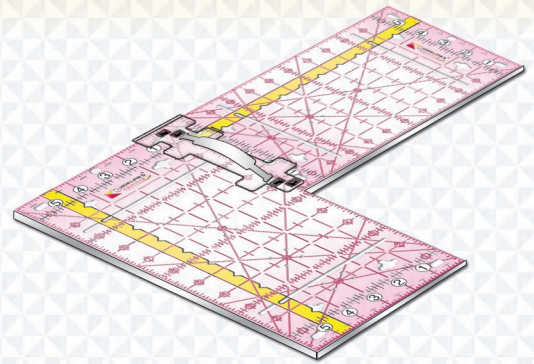

Guidelines Ruler Connector™

Perfect for Class & Travel

Quickly and Easily Aligns and Solidly Locks Two 6" x 12" Guidelines Rulers Together,

And, they'll Stay Together Until You Take Them Apart.

GL-CNXP

Retail: \$11.95

Corner Square

Side-by-Side

End-to-End

**Made in
the USA**

No more lugging a 6"x24" to class. With 2 Guidelines Rulers and the Connector, you'll have a 6"x24" a 6"x12" and a 12" square that will all fit in a small bag or even in the case with your sewing machine.