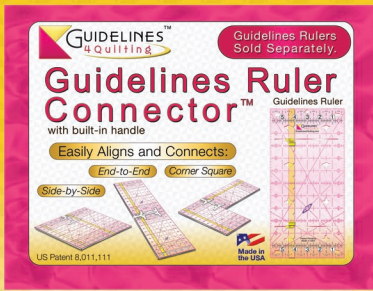

Guidelines Ruler Connector™

Perfect for Class & Travel

Quickly and Easily Aligns and Solidly Locks Two 6" x 12" Guidelines Rulers Together,

And, they'll Stay Together Until You Take Them Apart.

GL-CNXP

Retail: \$11.95

Corner Square

Side-by-Side

End-to-End

**Made in
the USA**

No more lugging a 6"x24" to class. With 2 Guidelines Rulers and the Connector, you'll have a 6"x24" a 6"x12" and a 12" square that will all fit in a small bag or even in the case with your sewing machine.