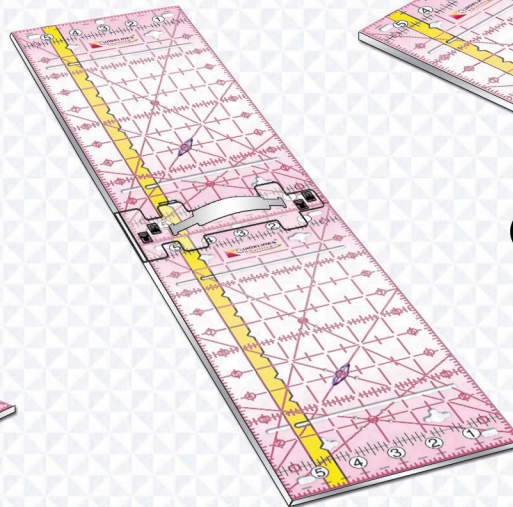

Guidelines Ruler Connector™

Perfect for Class & Travel

Quickly and Easily Aligns and Solidly Locks Two 6" x 12" Guidelines Rulers Together,

And, they'll Stay Together Until You Take Them Apart.

GL-CNXP

Retail: \$11.95

Corner Square

Side-by-Side

End-to-End

**Made in
the USA**

No more lugging a 6"x24" to class. With 2 Guidelines Rulers and the Connector, you'll have a 6"x24" a 6"x12" and a 12" square that will all fit in a small bag or even in the case with your sewing machine.